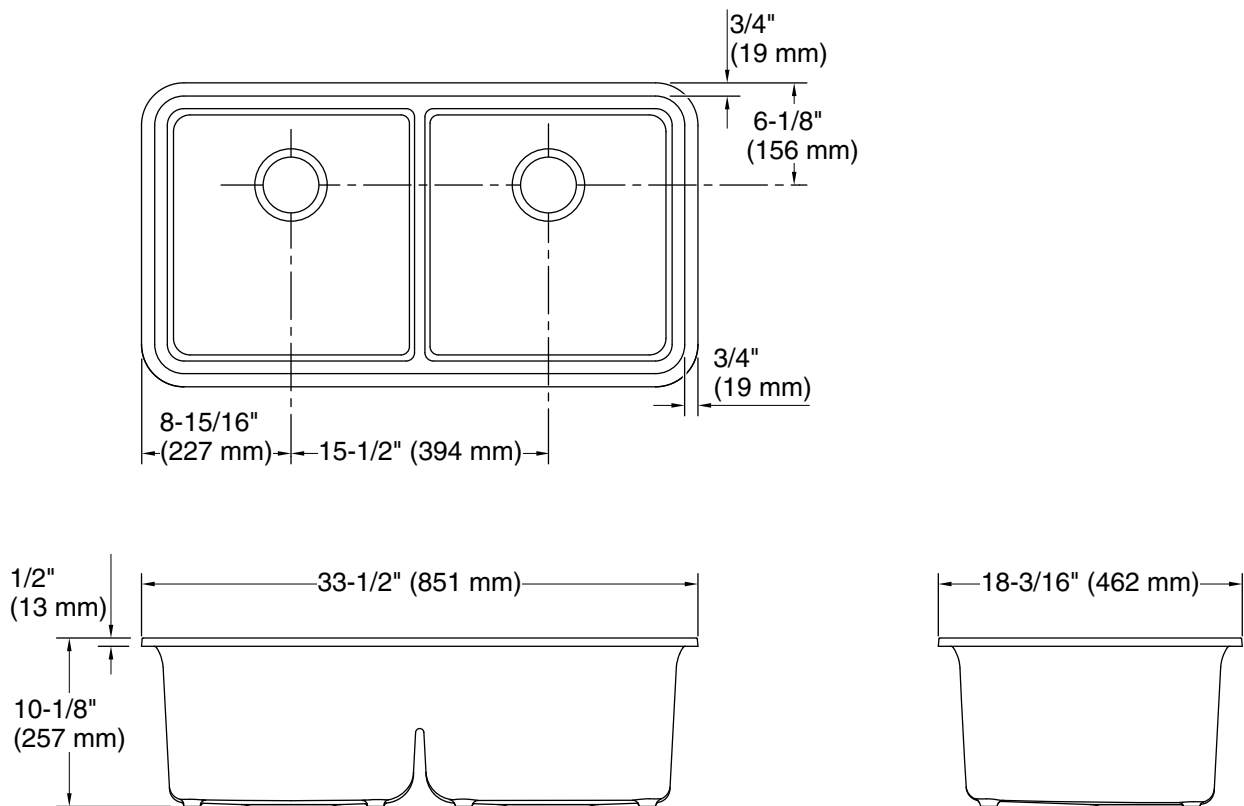

Technical Information

All product dimensions are nominal.

Basin configuration: Equal Bowls

Min. base cabinet width: 36" (914 mm)

Bowl area (Double Equal Basins):
Length: 14-7/8" (378 mm)
Width: 15-3/16" (386 mm)
Bowl depth: 9-1/2" (241 mm)
Water depth: 9-1/2" (241 mm)

Drain hole: 3-7/8" (98 mm)

Template: Undermount, 1583721-7, required, not included

Notes

Install this product according to the installation instructions.